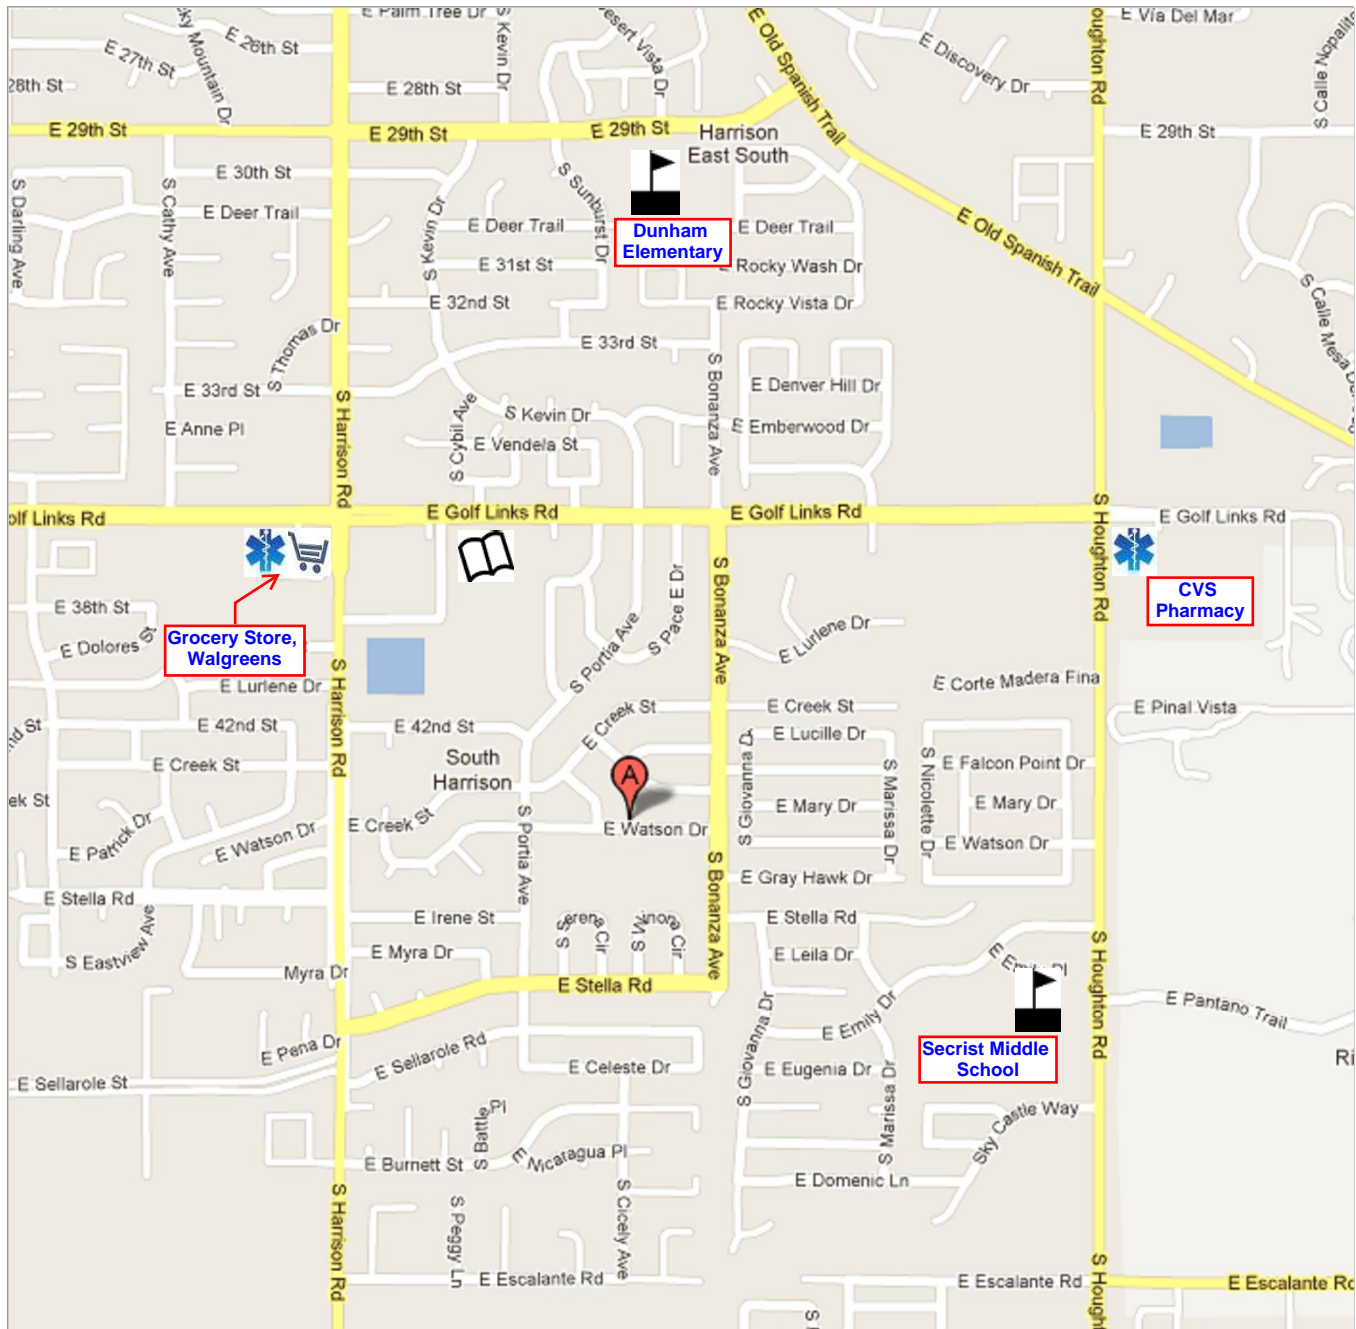

Address **9801 E Watson Dr**  
**Tucson, AZ 85730**

**Suggested Directions:**  
**Drive South on Harrison Road past Golf Links Rd**  
**Turn Left on Creek St.**  
**Turn Right on Watson Dr.**  
**House is on the Left at 9801 E. Watson Drive**