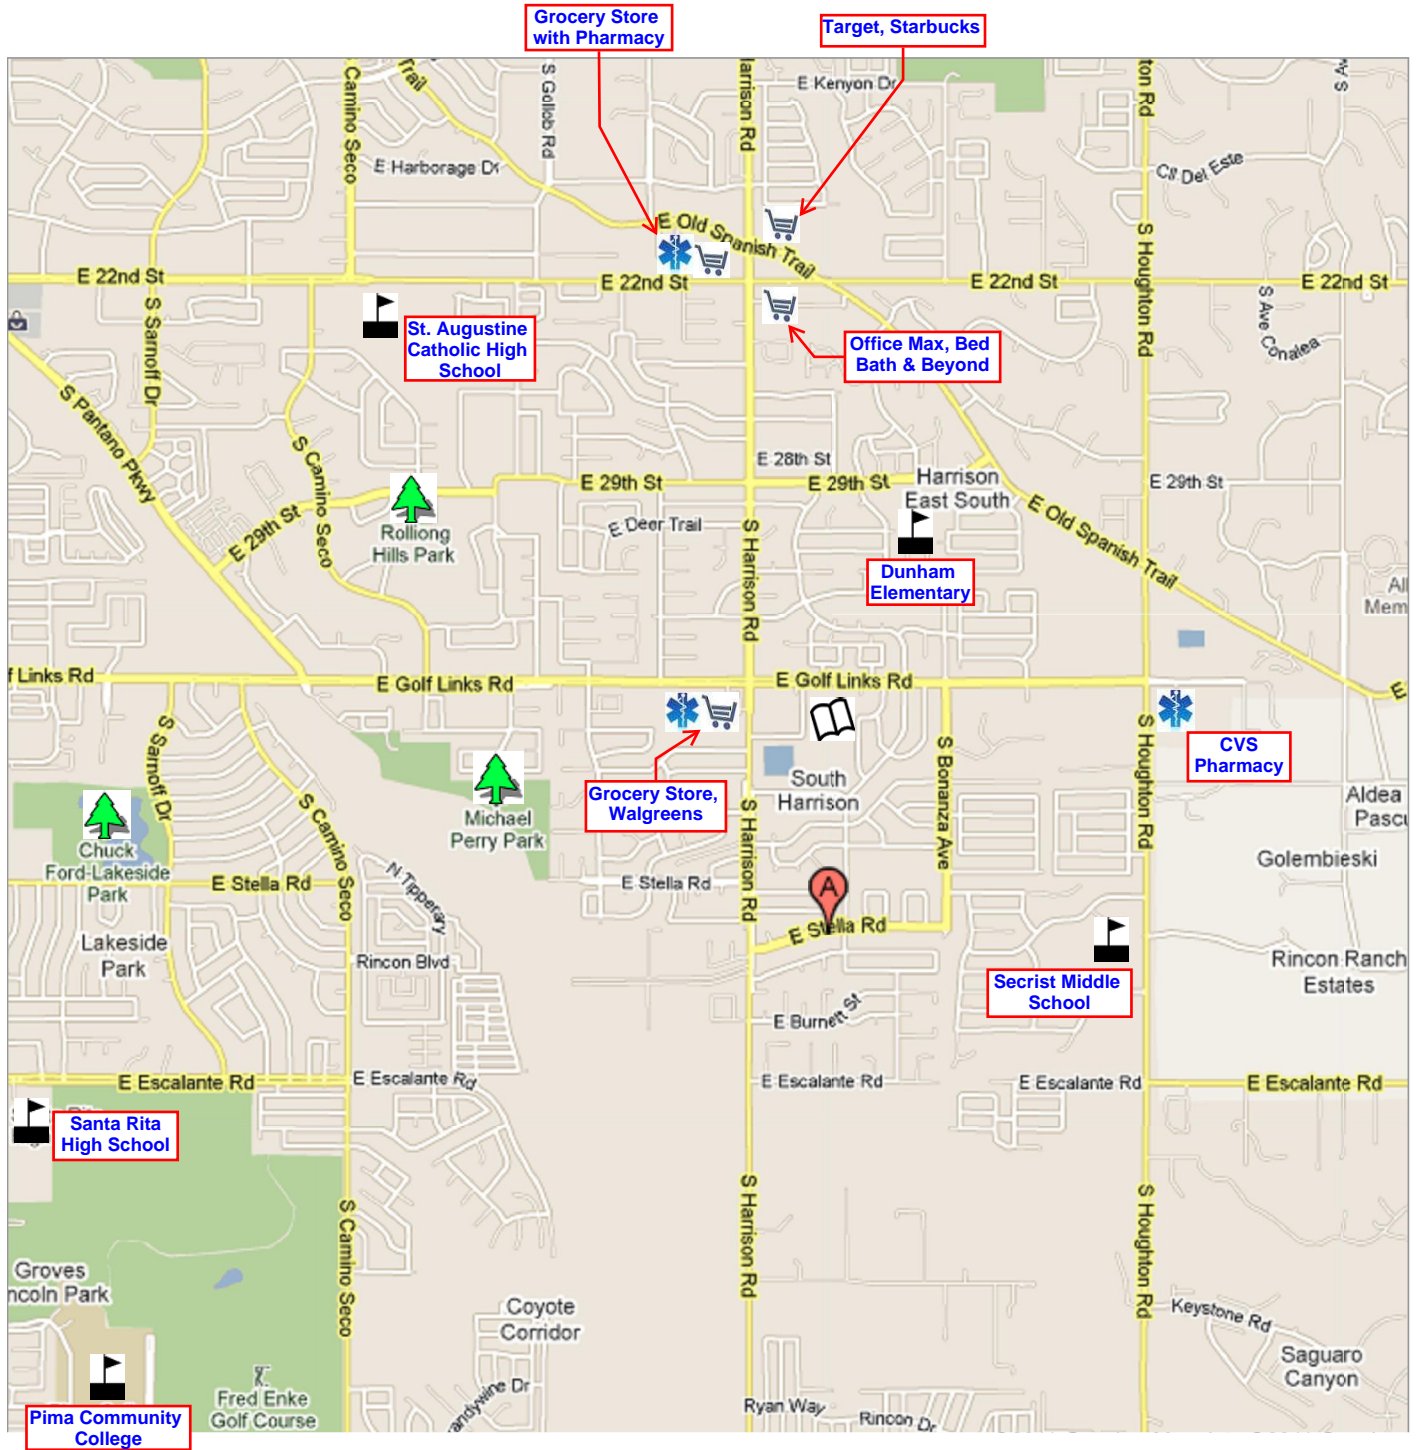

Address **9642 E Stella Rd**
Tucson, AZ 85730

Suggested Directions:
Drive South on Harrison Road past Golf Links Rd
Turn Left on Stella Road
House is on the Right at 9642 E. Stella Rd.